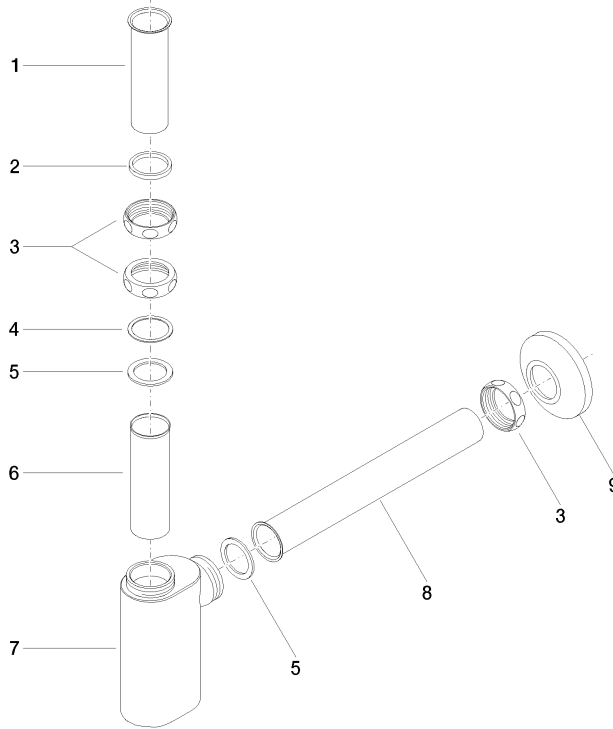

10 040 970

• rosette Ø 80 mm

| | | |
|--|-------------------------------|---------------|
|  | Brushed Durabronz (23kt Gold) | 10 040 970-28 |
|  | Chrome | 10 040 970-00 |
|  | Brushed Platinum | 10 040 970-06 |
|  | Platinum | 10 040 970-08 |
|  | Durabronz (23kt Gold) | 10 040 970-09 |
|  | Dark Chrome | 10 040 970-19 |
|  | Brushed Champagne (22kt Gold) | 10 040 970-46 |
|  | Champagne (22kt Gold) | 10 040 970-47 |
|  | Brushed Dark Platinum | 10 040 970-99 |

10 040 970

mm [inches]

10 040 970

Parts for other finishes can be found here: [Chrome](#)

Spare parts list

| No. | Item Number | Name | Quantity used | Delivery time |
|-----|--------------------|---|---------------|---------------|
| 1 | 09 28 23 005-28 | Pipe Ø 32 x 0,75 x 110 mm - Brushed Durabronz (23kt Gold) | 1 | 20 |
| 2 | 09 14 05 017 90 | seal | 1 | 2 |
| 3 | 09 23 30 015-28 | nut | 3 | 20 |
| 4 | 09 28 10 003 90 | ring | 1 | 2 |
| 5 | 09 14 05 016 90 | Washer NBR 70 39,0 x 29,0 x 2,0 mm - | 2 | 2 |
| 6 | 09 28 23 006 90 | pipe | 1 | 2 |
| 7 | 09 19 22 080-28 | casing | 1 | 60 |
| 8 | 09 28 23 002-28 | pipe | 1 | 20 |
| 9 | 90 27 01 015 00-28 | rosette | 1 | - |